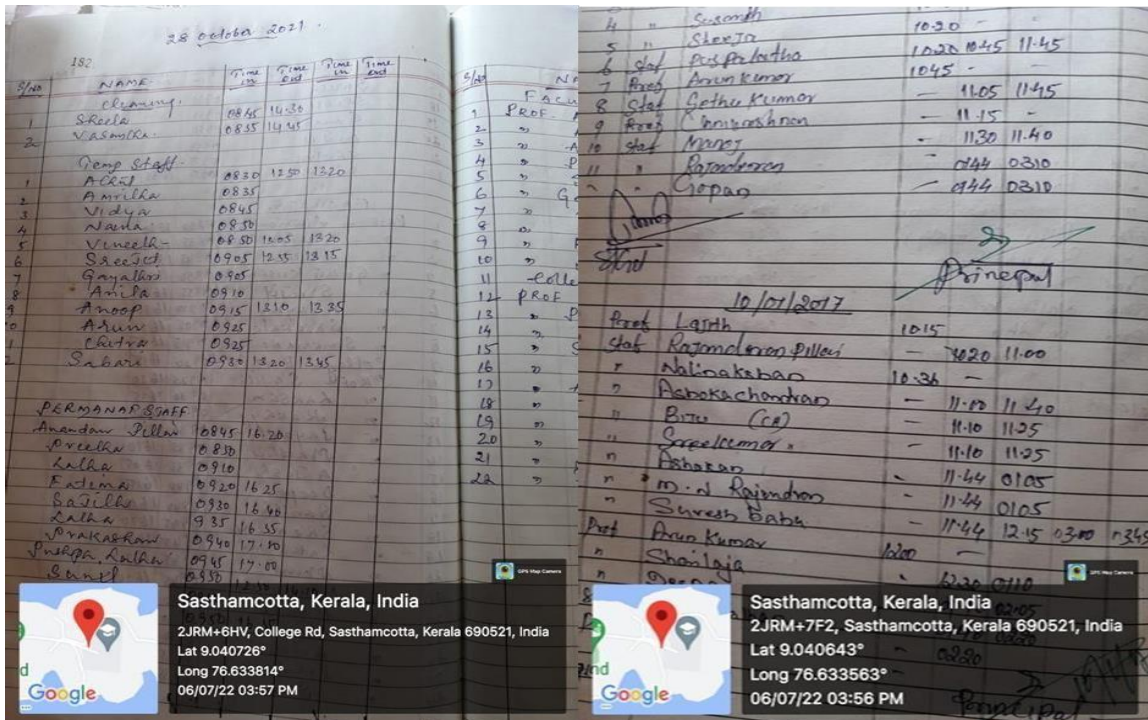

### 7.1.1 SAFETY AND SECURITY

**LIVE FOOTAGE FROM CCTV Camera feeds operating in Real time and placed for viewing in the principal's cabin.**

**ID Card: It is mandatory for the staff members and students of the college to wear ID cards issued by the college.**

**VISITOR'S REGISTER AT THE SECURITY CHECKPOINT**

**COMPOUND WALL AND MAIN GATE**