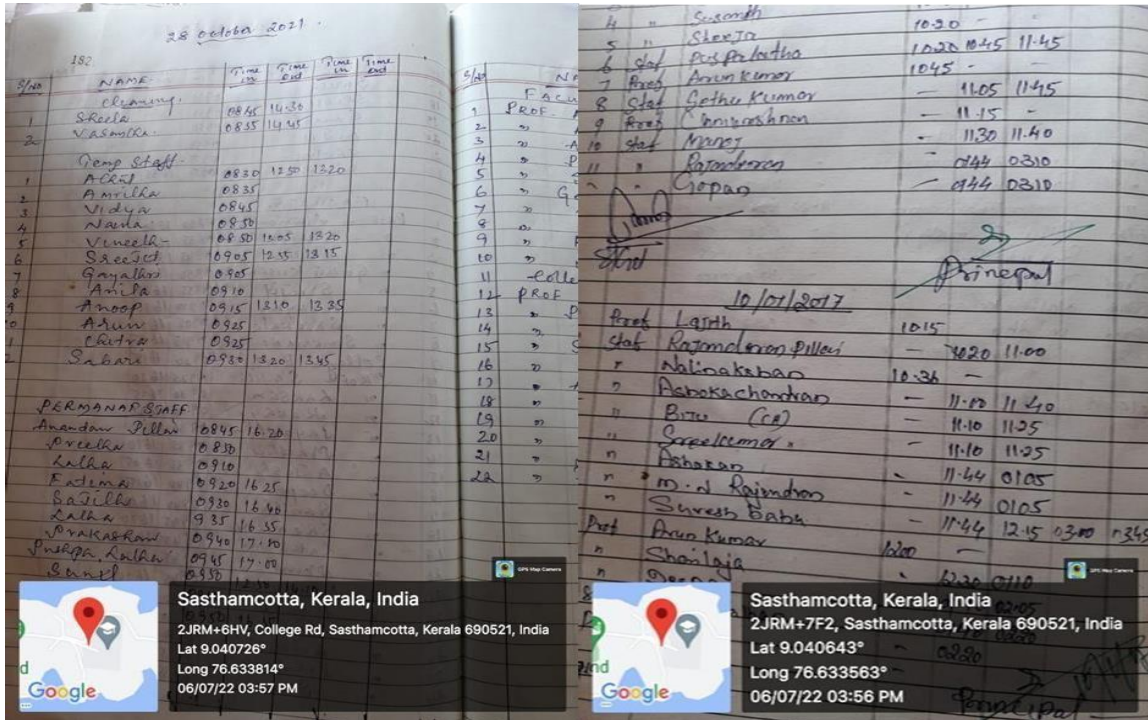

AQAR 2022-2023

7.1 INSTITUTIONAL VALUES AND SOCIAL RESPONSIBILITIES

7.1.1 SAFETY AND SECURITY

LIVE FOOTAGE FROM CCTV Camera feeds operating in Real time and placed for viewing in the principal's cabin.

ID Card: It is mandatory for the staff members and students of the college to wear ID cards issued by the college.

VISITOR'S REGISTER AT THE SECURITY CHECKPOINT

COMPOUND WALL AND MAIN GATE

RESTRICTED ENTRY OF AUTOMOBILES AT THE MAIN GATE

MOVEMENT REGISTER OF WOMEN'S HOSTEL

**PRINCIPAL
K.S.M.D.B COLLEGE
SASTHAMCOTTA**